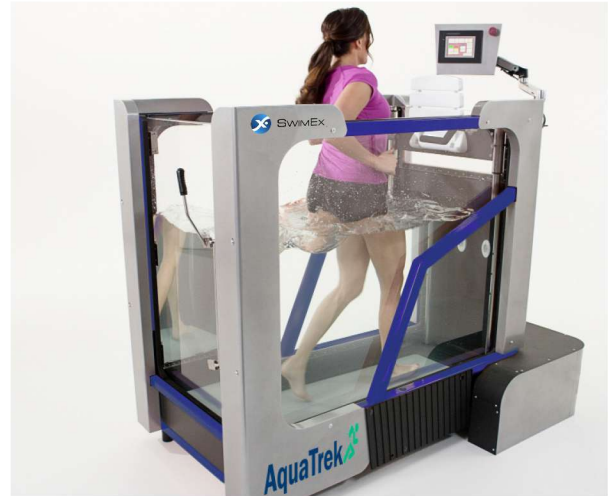

The **New** SwimEx AquaTrek construction free underwater treadmill. The ideal Solution for offering Hydrotherapy without adding a pool!

- Small footprint – minimum 150 sq ft needed
- Challenge the competitive athlete
- Safe and comfortable for older clientele
- Inward opening door is ideal for tighter spaces
- Forward or reverse treadmill direction
- Two resistance jets
- Reliable and quiet energy efficient pumps
- Large touchscreen controls – up to 100 different types of treatment sessions
- 3 year Warranty – best in business

### Available Features & Options

- Treadmill sizes: 22" x 44" or 22" x 56"
- Treadmill speed: up to 5 mph or up to 9 mph (.1 mph increments)
- Run/Walk on an incline – up to 15% if desired