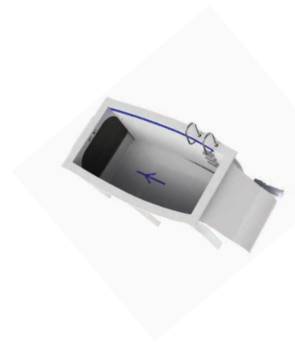

800 S

- Paddlewheel Water Current
- 66" (1.67m) water depth
- 30" deep water current
- Great for a variety of non-weight bearing activities
- Add a 2nd floor level for additional water depth: 42"-54"
- Add in integrated treadmill, steps, benches or exercise tools
- Also comes in four-piece design
- Optional integrated treadmill