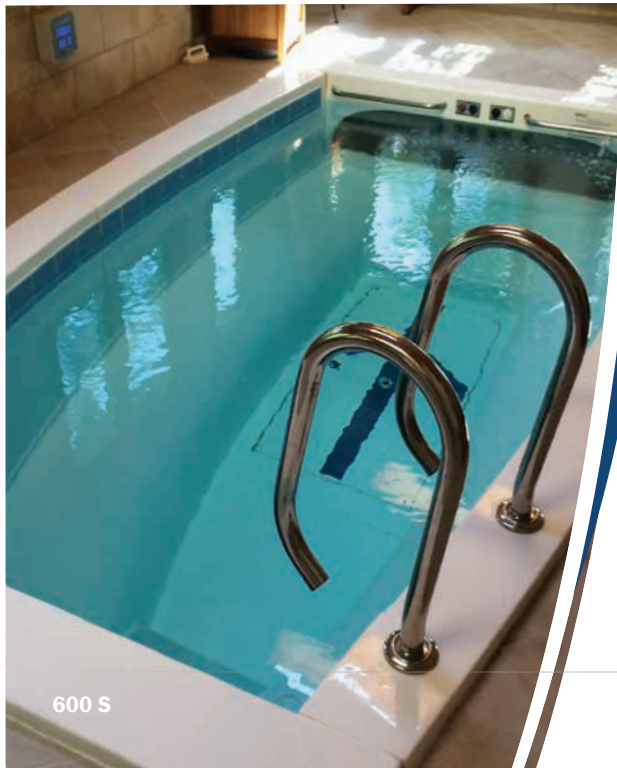

500 S

600 S

▲ Features on 500 and 600 Models

Performance Zone Pools

Pools offer side channels for versatile exercise options. Depending on depth chosen, a variety of non-weight bearing activities are possible.

500 OS and 500 S

- Built-in seats for exercise and relaxation
- Optional jet package for 3 jets behind each seat
- 500 OS - one-piece design
- 500 S - four-piece design
- 50" water depth
- 18" deep water current
- Angled running platform
- 10" front exercise step
- Optional integrated treadmill

DEEP WELL Available for 500 OS, 500 S and 600 S Models

Add a 12" or 24" deep well for added water depth

Great for non-weight bearing activities

Cover it up when you don't want the extra depth

600 S

- Most powerful SwimEx pool
- Add customized workout zones for more exercise and seating options
- Four-piece design available
- 60" water depth
- 28" deep water current
- Angled running platform
- 10" front exercise step