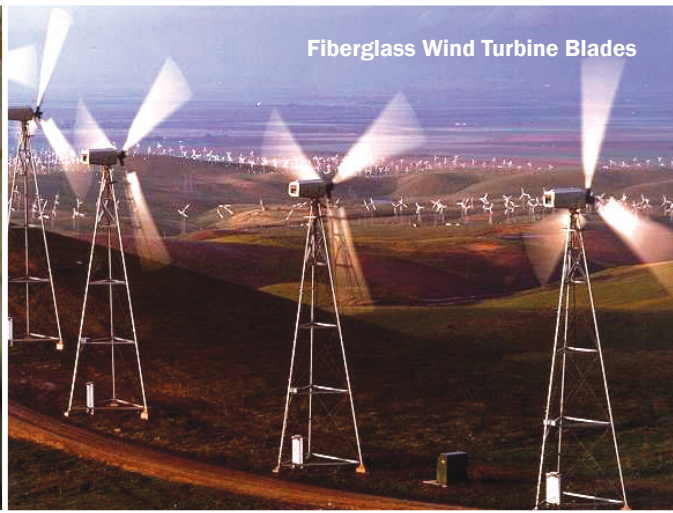

Fiberglass Electric Car Prototype