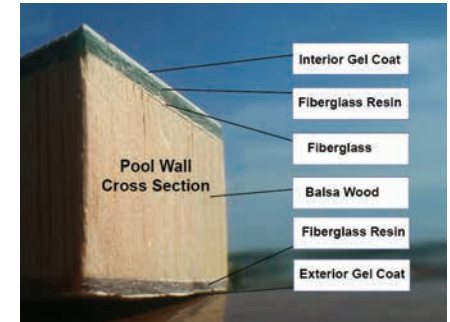

All interior walking spaces have a non-slip surface for safe movement. Plus, your pool can be virtually **chemical-free** with our Ozonator or UV systems.

Because of our complete confidence in our construction and installers, SwimEx offers the best warranty in the industry:

- 10 years on the structural integrity of the unit
- 5 years on the surface and paddlewheel

There's more to our warranty – please ask your sales agent for a copy or go online.