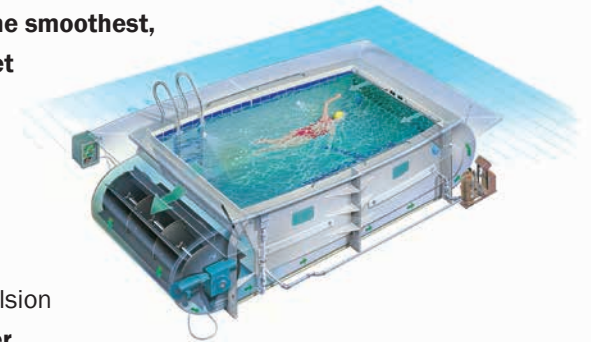

Paddlewheel Innovation from MIT

The SwimEx paddlewheel water current was designed and patented by two MIT engineers. This unique system pulls water toward the rear of the pool, then propels the water back to the front of the pool through tunnels to generate a powerful, pool-wide current. **Paddlewheel technology delivers a river-like current for the smoothest, deepest and widest water flow on the market today.**

All About the Flow SwimEx sets the standard in resistance pools – no other pool comes close. How can we make such a big claim? Our proprietary paddlewheel propulsion system circulates **25,000 gallons of water per minute.** No other pool company comes anywhere near that. Visit our website for a comparison of competitive brands and their technologies: **www.SwimEx.com**.