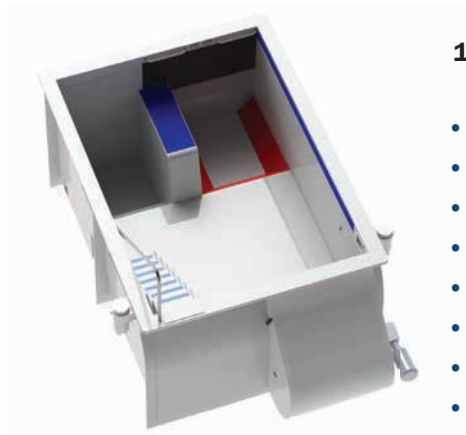

Largest SwimEx Fitness Pool

1000 S

- Paddlewheel water current
- Water surface area: 10' x 14'
- 30" deep current flow on one side of the pool
- Still water on the other side for maximum flexibility
- Standard water depths: 48", 60", 72" deep well
- Water depth can be customized to suit your specifications
- Custom design bench, stair and seat configurations
- A pool to entertain, exercise, and swim, all at once
- Easily add length with 2' extensions
- Add an integrated treadmill