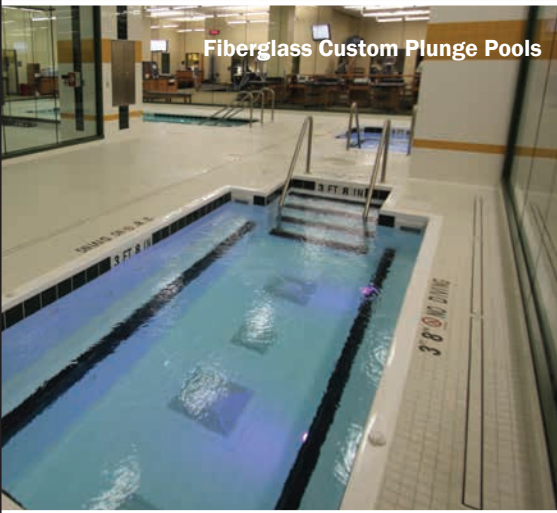

SwimEx is now an independent, family-owned company run by the Pearson family.

Fiberglass Branches for Disney's Tree of Life

Fiberglass Prototype Bus

Fiberglass J-Boat Sailboats

Fiberglass Custom Plunge Pools