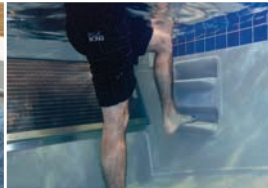

**Front & Side Handrails** for easy handholds.

**Ladder Steps** for easy access.

**Floor Arrow** for swimmer positioning

**Rear Stop Bar** stops the paddlewheel in an emergency.

**Air Buttons** change water speeds easily while swimming or exercising.