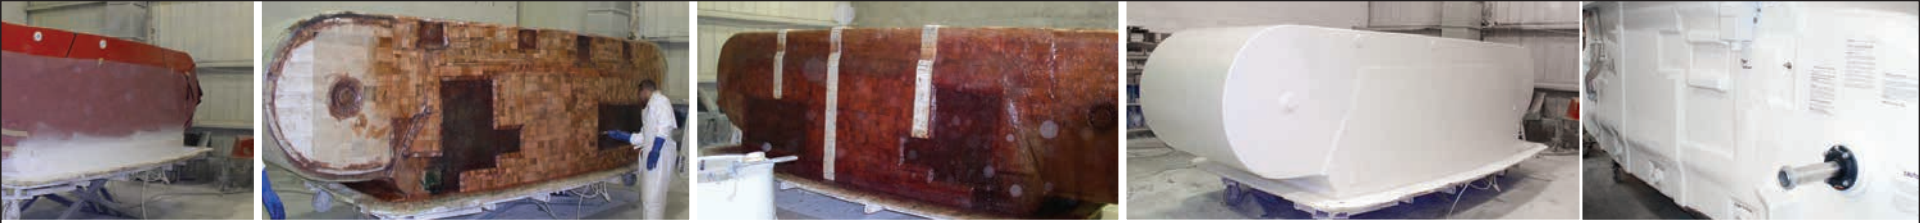

### Other Key Benefits:

- You set the temperature you prefer
- You are in total control of chemicals (Our Ozonator requires very little chlorine)
- The **Edge** allows you to program workouts and do interval training so you can measure your improvement
- The small footprint requires only a 12' x 20' area to install (18' x 25' for 1000S)
- SwimEx Pools cost less to heat and maintain than a full size pool or lap lane