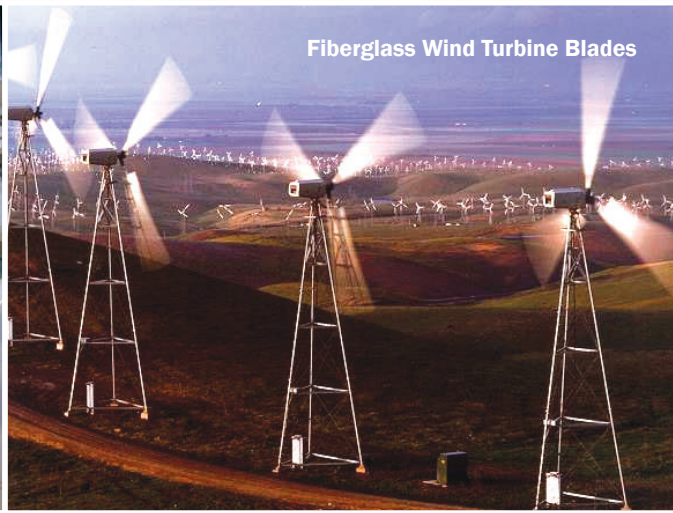

SwimEx is now an independent, family-owned company run by the Pearson family.

Fiberglass Branches for Disney's Tree of Life

Fiberglass Prototype Bus

Fiberglass J-Boat Sailboats

Fiberglass Plunge Pools

Fiberglass Wind Turbine Blades