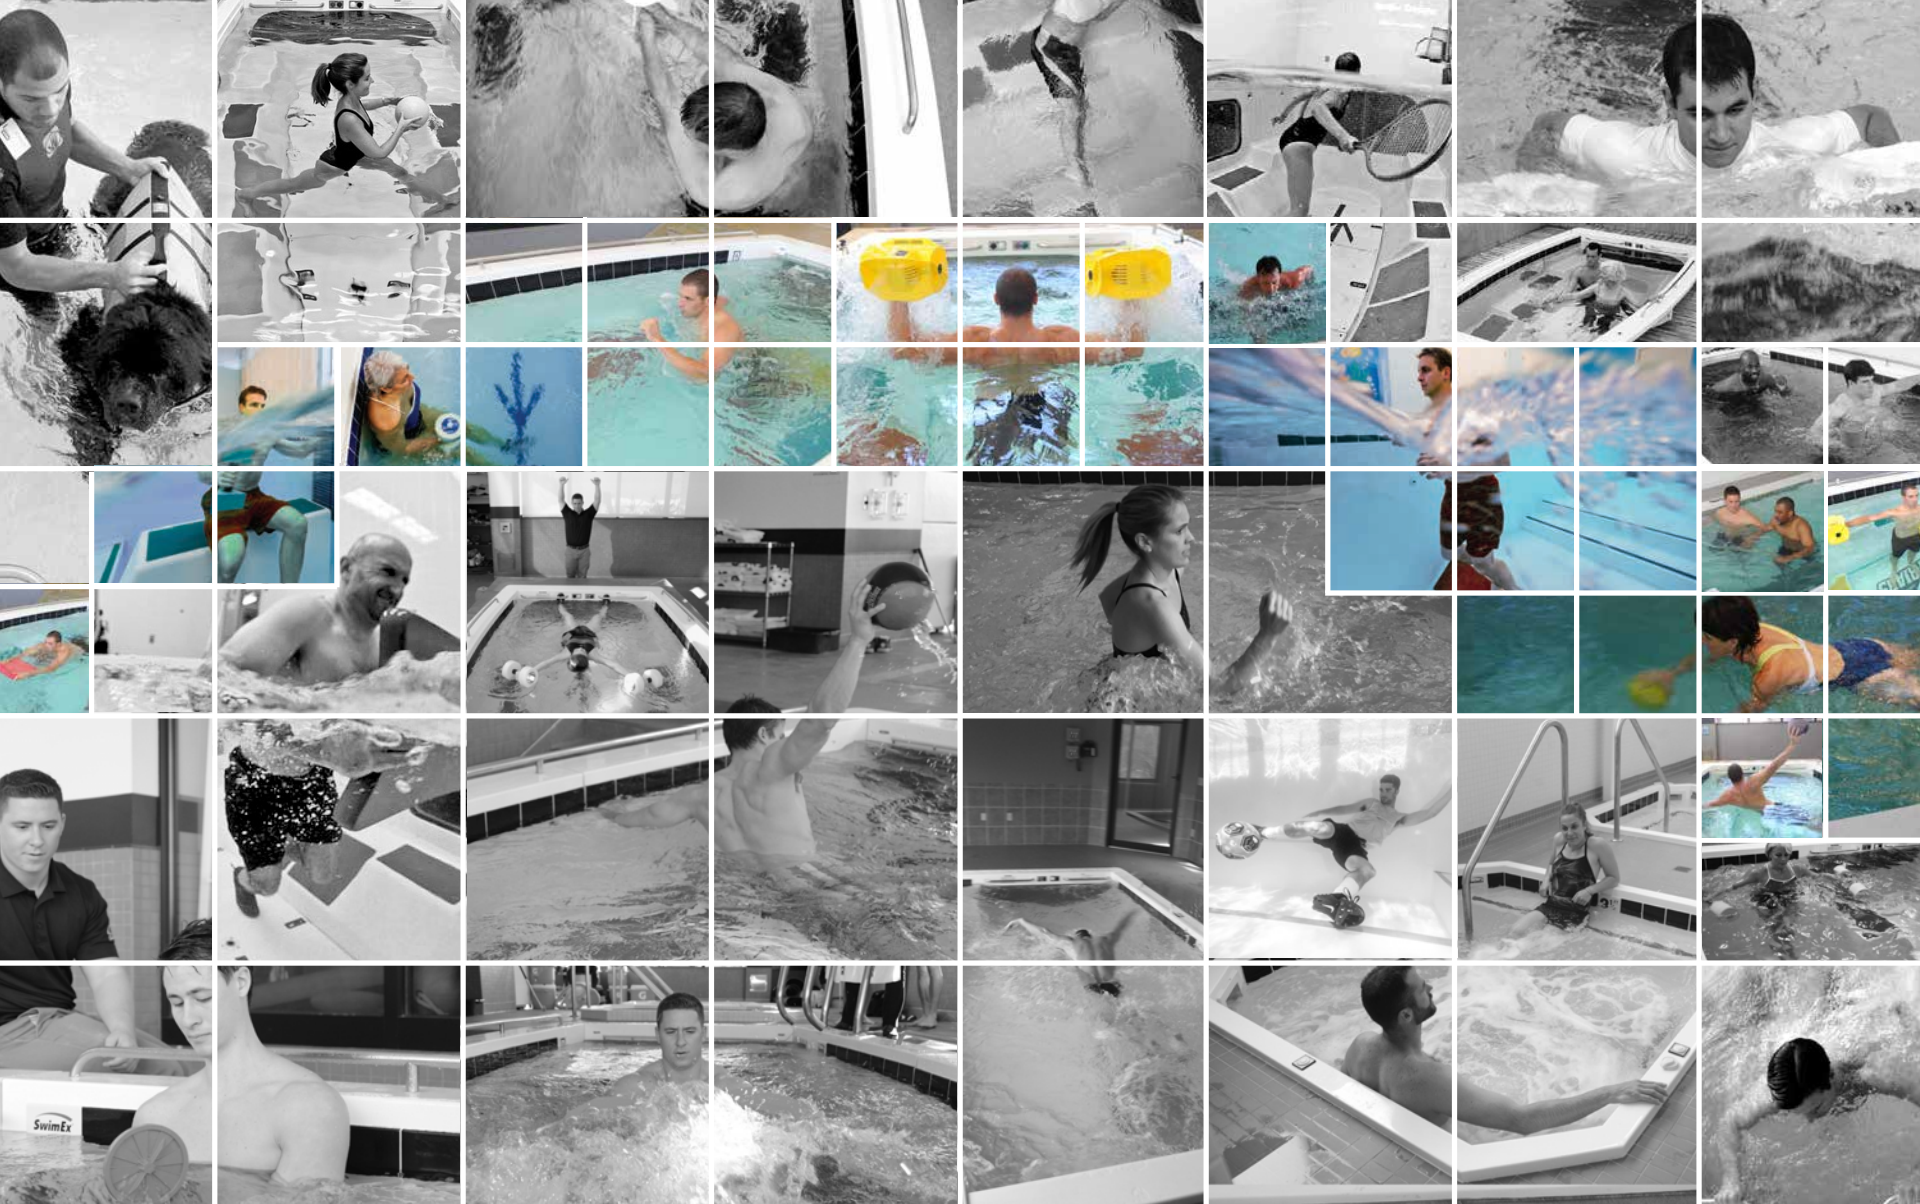

390 Airport Rd
Fall River MA 02720

TELEPHONE
508.646.1600

TOLL FREE
800.877.7946

FACSIMILE
508.675.0525

E-MAIL
sales@swimex.com

WEBSITE
www/swimex.com