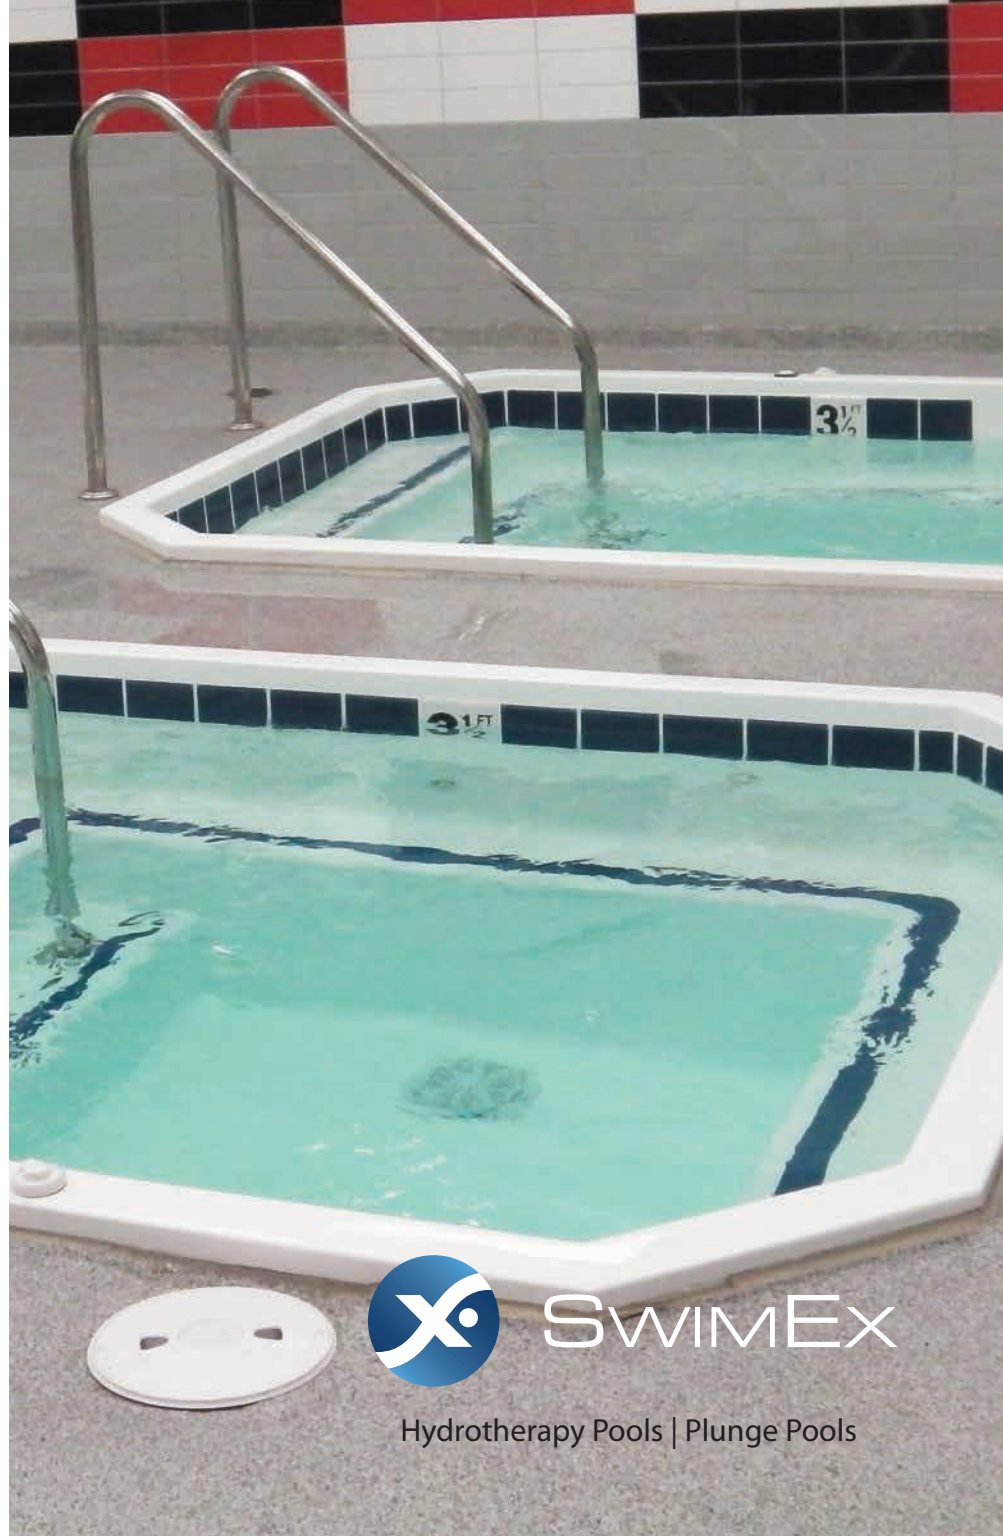

Hot and Cold Plunge Pools. Rehabilitate. Recover. Relax.

SWIMEX

Hydrotherapy Pools | Plunge Pools