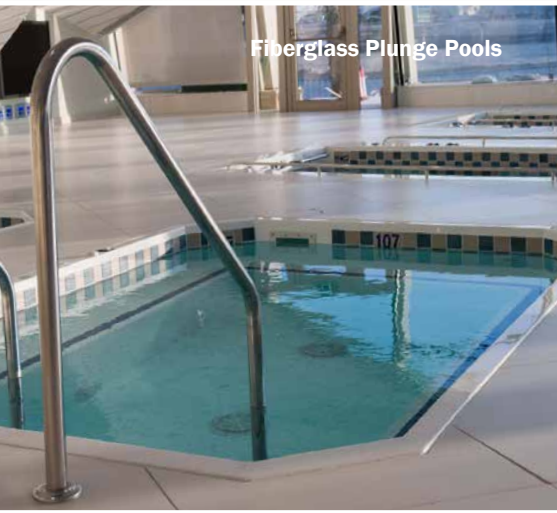

SwimEx Fiberglass Therapy Pools