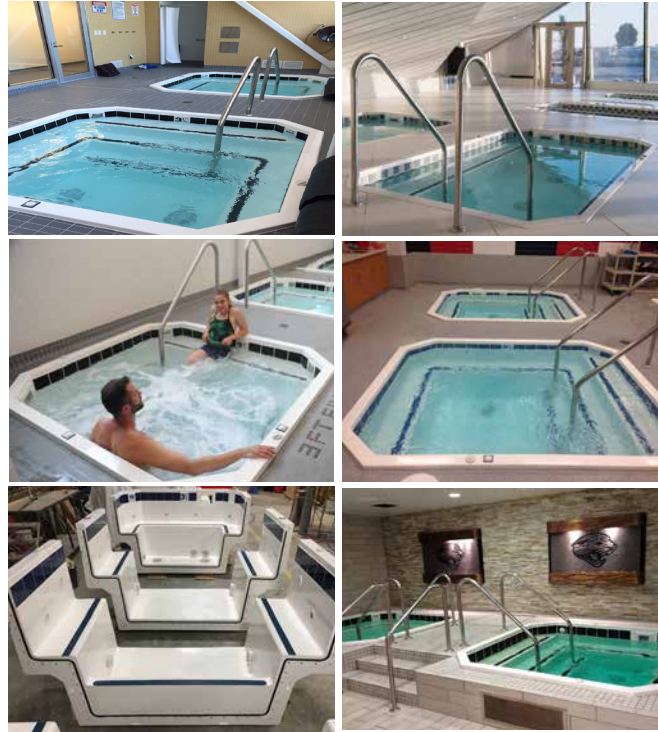

Fiberglass Hydrotherapy Pools

SwimEx Fiberglass Therapy Pools

Fiberglass Electric Car Prototype

Disney Test Track Cars with Fiberglass Body

The Best Hot & Cold Plunge Pools

SwimEx plunge pools create the ultimate recovery and rehabilitation environment.

The modular design is ideal for locker rooms or hydrotherapy rooms. With new construction or remodeling projects, SwimEx plunge pools exceed expectations.

SwimEx Plunge Pool Advantages:

- Solid fiberglass construction with a balsa wood core for superior temperature retention.
- Gelcoat interior for easy maintenance and cleaning.
- Custom tile and color options to match specific colors and logos.
- Pre-plumbed with spa jets, a cover, filtration system, and heater or chiller.
- Self-supporting for in-ground or above ground installation.
- Four basic sizes or customize your own.
- Main floor drains for easy cleaning and maintenance.
- Custom layouts and size options available.

*Sectional designs are available for tight installations.

Plunge Pools

Benefits:

- Bottom drains for full draining
- Quick cleaning Gelcoat surface
- Variable seating options
- Solid fiberglass construction
- Superior temperature retention
- Insulated for lower utility costs
- Variable interior layouts
- Custom color and accent tiles
- Custom logo and team tiles

Sectional Plunge Pools are available in all SwimEx plunge pool models and designed specifically for easy access into tight spaces. They are ideal for existing facilities, post construction and pre-existing rooms.